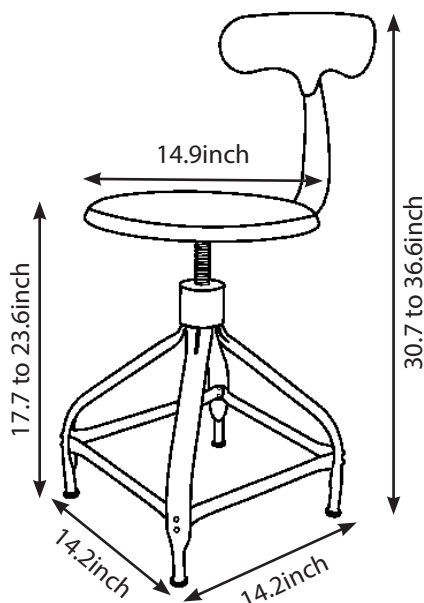

Made in France

Ref: CH M 45/60

DIMENSIONS

Seat height:

- Minimum: 17.7inch
- Maximum: 23.6inch

Height with backrest:

- Minimum: 30.7inch
- Maximum: 36.6inch

On the ground: 14.2 x 14.2inch

Seat diameter: 14.9inch

WEIGHT

14.3lbs

CHAISES NICOLLE®

ADJUSTABLE CHAIR 18/24inch

TECHNICAL SHEET

TECHNICAL SPECIFICATIONS

MANUFACTURER	SARL CHAISES NICOLLE
COUNTRY OF ORIGIN	France
DESCRIPTION	Adjustable swivel chair with removable backrest
STRUCTURE	Stamped metal
CHAIR FEET	Polyethylene
POWDER COATING	AXALTA® POLYESTER AE GLOSS Approvals: P-0634
STANDARD FINISHES	<ul style="list-style-type: none"> - RAL 1007 - Glossy Daffodil Yellow - RAL 3020 - Glossy Traffic Red - RAL 2004 - Glossy Pure Orange - RAL 5024 - Glossy Pastel Blue - RAL 6003 - Matte Olive Green - RAL 9005 - Matte Black - RAL 9016 - Glossy White - Matte January 1 (Matte Dark Steel) - February 4 (Steel Grey) - RAL 5017 - Textured Traffic Blue - RAL 9010 - Textured Pure White