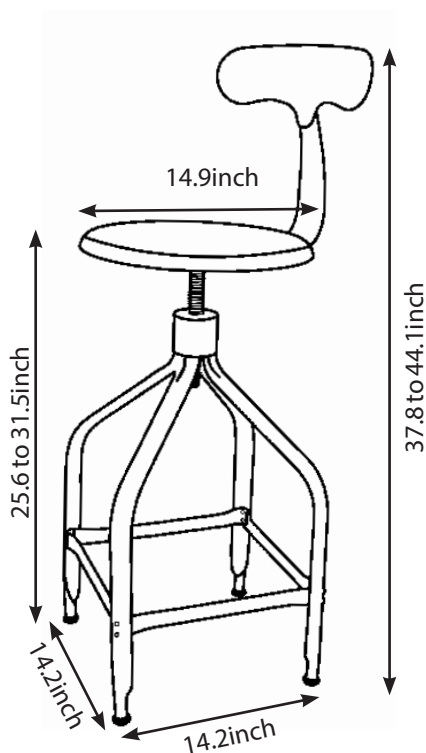

Made in France

Ref: CH M 65/80

DIMENSIONS

Seat height:

- Minimum: 25.6inch
- Maximum: 31.5inch

Height with backrest:

- Minimum: 37.8inch
- Maximum: 44.1inch

On the ground: 14.2x14.2inch

Seat diameter: 14.9inch

WEIGHT

18.1lbs

CHAISES NICOLLE® ADJUSTABLE CHAIR 26/32inch TECHNICAL SHEET

TECHNICAL SPECIFICATIONS

MANUFACTURER	SARL CHAISES NICOLLE
COUNTRY OF ORIGIN	France
DESCRIPTION	Adjustable swivel chair with removable backrest
STRUCTURE	Stamped metal
CHAIR FEET	Polyethylene
POWDER COATING	AXALTA® POLYESTER AE GLOSS Approvals: P-0634
STANDARD FINISHES	<ul style="list-style-type: none"> - RAL 1007 - Glossy Daffodil Yellow - RAL 3020 - Glossy Traffic Red - RAL 2004 - Glossy Pure Orange - RAL 5024 - Glossy Pastel Blue - RAL 6003 - Matte Olive Green - RAL 9005 - Matte Black - RAL 9016 - Glossy White - Matte January 1 (Matte Dark Steel) - February 4 (Steel Grey) - RAL 5017 - Textured Traffic Blue - RAL 9010 - Textured Pure White