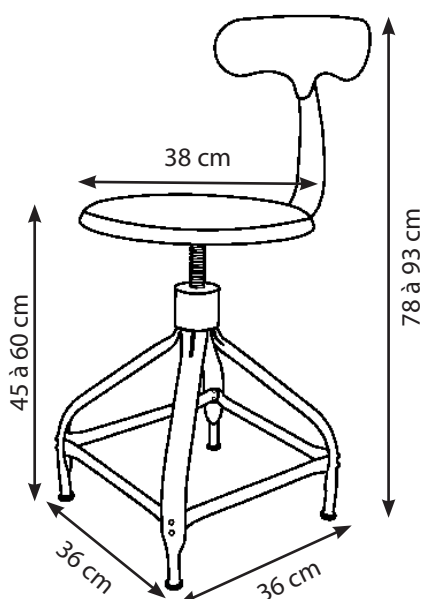

Made in France

Ref: CH M 45/60

DIMENSIONS

Seat height:

- Minimum: 45 cm
- Maximum: 60 cm

Height with backrest:

- Minimum: 78 cm
- Maximum: 93 cm

On the ground: 36 x 36 cm

Seat diameter: 38 cm

WEIGHT

6,5 kg

CHAISES NICOLLE® ADJUSTABLE CHAIR H45/H60 TECHNICAL SHEET

TECHNICAL SPECIFICATIONS

MANUFACTURER	SARL CHAISES NICOLLE
COUNTRY OF ORIGIN	France
DESCRIPTION	Adjustable swivel chair with removable backrest
STRUCTURE	Stamped metal
CHAIR FEET	Polyethylene
POWDER COATING	AXALTA® POLYESTER AE GLOSS Approvals: P-0634
STANDARD FINISHES	<ul style="list-style-type: none">- RAL 1007 - Glossy Daffodil Yellow- RAL 3020 - Glossy Traffic Red- RAL 2004 - Glossy Pure Orange- RAL 5024 - Glossy Pastel Blue- RAL 6003 - Matte Olive Green- RAL 9005 - Matte Black- RAL 9016 - Glossy White- Matte January 1 (Matte Dark Steel)- February 4 (Steel Grey)- RAL 5017 - Textured Traffic Blue- RAL 9010 - Textured Pure White