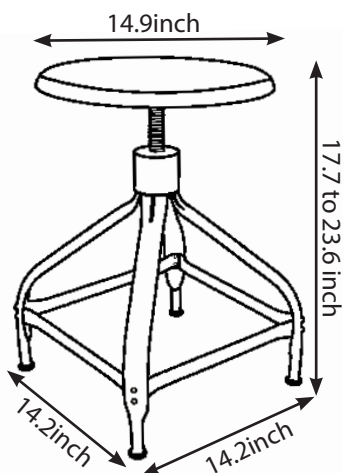

Made in France

Ref: TB M 45/60

DIMENSIONS

Seat height:

- Minimum: 17.7inch
- Maximum: 23.6inch

On the ground: 14.2x14.2inch

Seat diameter: 14.9 inch

WEIGHT

11lbs

CHAISES NICOLLE® ADJUSTABLE STOOL 18/24inch TECHNICAL SHEET

TECHNICAL SPECIFICATIONS

MANUFACTURER	SARL CHAISES NICOLLE
COUNTRY OF ORIGIN	France
DESCRIPTION	Adjustable swivel stool without backrest
STRUCTURE	Stamped metal
CHAIR FEET	Polyethylene
POWDER COATING	AXALTA® POLYESTER AE GLOSS Approvals: P-0634
STANDARD FINISHES	<ul style="list-style-type: none"> - RAL 1007 - Glossy Daffodil Yellow - RAL 3020 - Glossy Traffic Red - RAL 2004 - Glossy Pure Orange - RAL 5024 - Glossy Pastel Blue - RAL 6003 - Matte Olive Green - RAL 9005 - Matte Black - RAL 9016 - Glossy White - Matte January 1 (Matte Dark Steel) - February 4 (Steel Grey) - RAL 5017 - Textured Traffic Blue - RAL 9010 - Textured Pure White