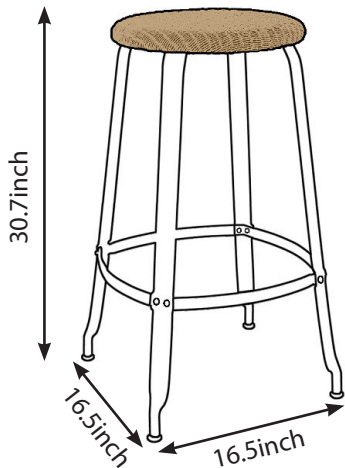

Made in France

Ref: TB 75 L

**DIMENSIONS**

Seat height : 30.7inch  
On the ground: 16.5 x 16.5inch  
Seat diameter: 13.2inch

**WEIGHT**

12.1lbs

## STOOL 30inch Loom