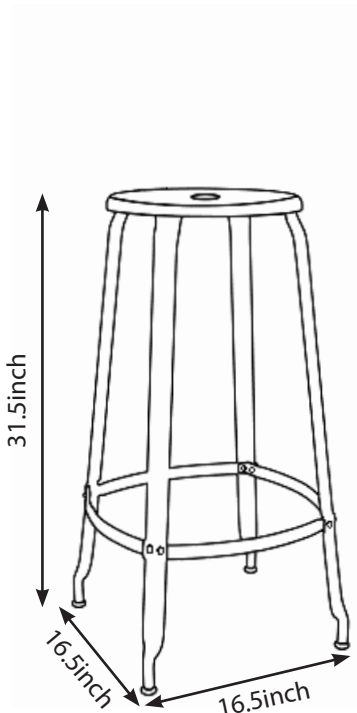

### DIMENSIONS

Seat height : 31.5inch

On the ground: 16.5 x 16.5inch

Seat diameter: 13.2inch

### WEIGHT

11,5lbs

## STOOL 32inch Metal