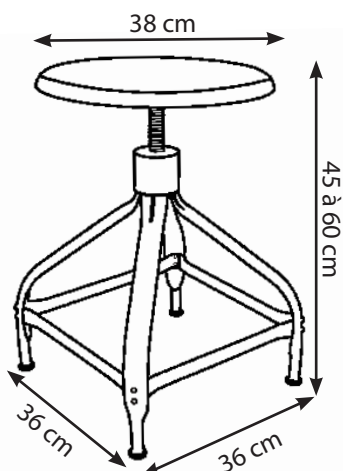

Made in France

Ref: TB M 45/60

DIMENSIONS

Seat height:

- Minimum: 45 cm
- Maximum: 60 cm

On the ground: 36 x 36 cm

Seat diameter: 38 cm

WEIGHT

5 kg

CHAISES NICOLLE® ADJUSTABLE STOOL H45/H60 TECHNICAL SHEET

TECHNICAL SPECIFICATIONS

MANUFACTURER	SARL CHAISES NICOLLE
COUNTRY OF ORIGIN	France
DESCRIPTION	Adjustable swivel stool without backrest
STRUCTURE	Stamped metal
CHAIR FEET	Polyethylene
POWDER COATING	AXALTA® POLYESTER AE GLOSS Approvals: P-0634
STANDARD FINISHES	<ul style="list-style-type: none">- RAL 1007 - Glossy Daffodil Yellow- RAL 3020 - Glossy Traffic Red- RAL 2004 - Glossy Pure Orange- RAL 5024 - Glossy Pastel Blue- RAL 6003 - Matte Olive Green- RAL 9005 - Matte Black- RAL 9016 - Glossy White- Matte January 1 (Matte Dark Steel)- February 4 (Steel Grey)- RAL 5017 - Textured Traffic Blue- RAL 9010 - Textured Pure White